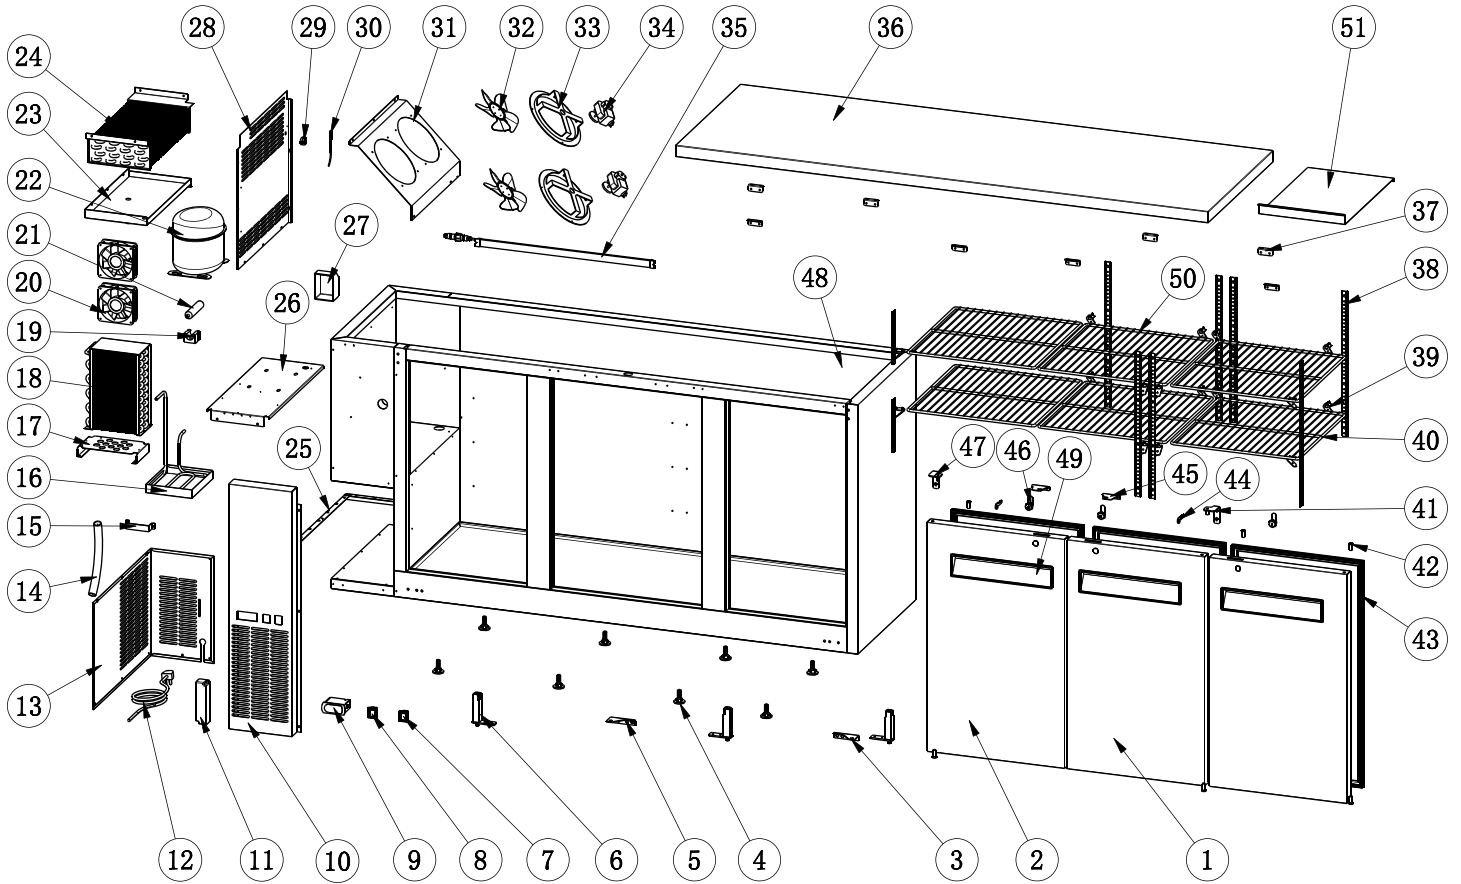

Parts Breakdown

Model BB-CN-0020-SH 50061

Parts Breakdown

Model BB-CN-0020-SH 50061

Item No.	Description	Position	Item No.	Description	Position	Item No.	Description	Position
AF800	Right Door for 50061	1	AA370	Condenser for 50061	18	AF824	Top Board for 50061	36
AF801	Left Door for 50061	2	AB595	Filter Fixer for 50061	19	AF764	Top Board Fixer for 50061	37
AA359	Bottom Right Hinge for 50061	3	AA128	Condenser Fan Motor for 50061	20	AF176	K Strip-4 Holes for 50061	38
AA185	Leveling Feet for 50061	4	AA371	Filter for 50061	21	26884	K Clip for 50061	39
AA360	Bottom Left Hinge for 50061	5	AF088	Compressor for 50061	22	AF804	Shelf/Left and Right for 50061	40
AA398	Bottom Hinge Axis for 50061	6	AF779	Inner Drain Pan for 50061	23	AA436	Upper Right Hinge for 50061	41
AA124	Power Switch for 50061	7	AA373	Evaporator for 50061	24	AA388	Axis Cover for 50061	42
AA362	LED Light Switch for 50061	8	AF780	Fixed Mounts for Back Grill for 50061	25	AA503	Gasket for 50061	43
AB109	Thermostat for 50061	9	AF781	Compressor Installation Board for 50061	26	AA196	Key for 50061	44
AF776	Control Panel for 50061	10	AF823	Evaporator Cover for 50061	28	AF761	Lock Plate for 50061	45
AA364	LED Power Supply for 50061	11	AA378	Temperature Probe Fixer for 50061	29	AA197	Lock for 50061	46
AA365	Power Cord for 50061	12	AA121	Temperature Sensor of Cabinet Inside for 50061	30	AF786	Upper Light Hinge for 50061	47
AF777	Back Grill for 50061	13	AF783	Evaporator Fan Installation Board for 50061	31	AA418	Door Handle for 50061	49
AA216	Drain Tube for 50061	14	AA962	Blade of Evaporator Fan Motor for 50061	32	AA484	Middle Shelf for 50061	50
AB974	Handle for Installation Board for 50061	15	AF784	Evaporator Fan Holder for 50061	33	AF805	Air Deflector for 50061	51
AF087	Outer Drain Pan for 50061	16	AA913	Evaporator Fan Motor for 50061	34			
AF778	Condenser Installation Board for 50061	17	68296	LED Light for 50061	35			